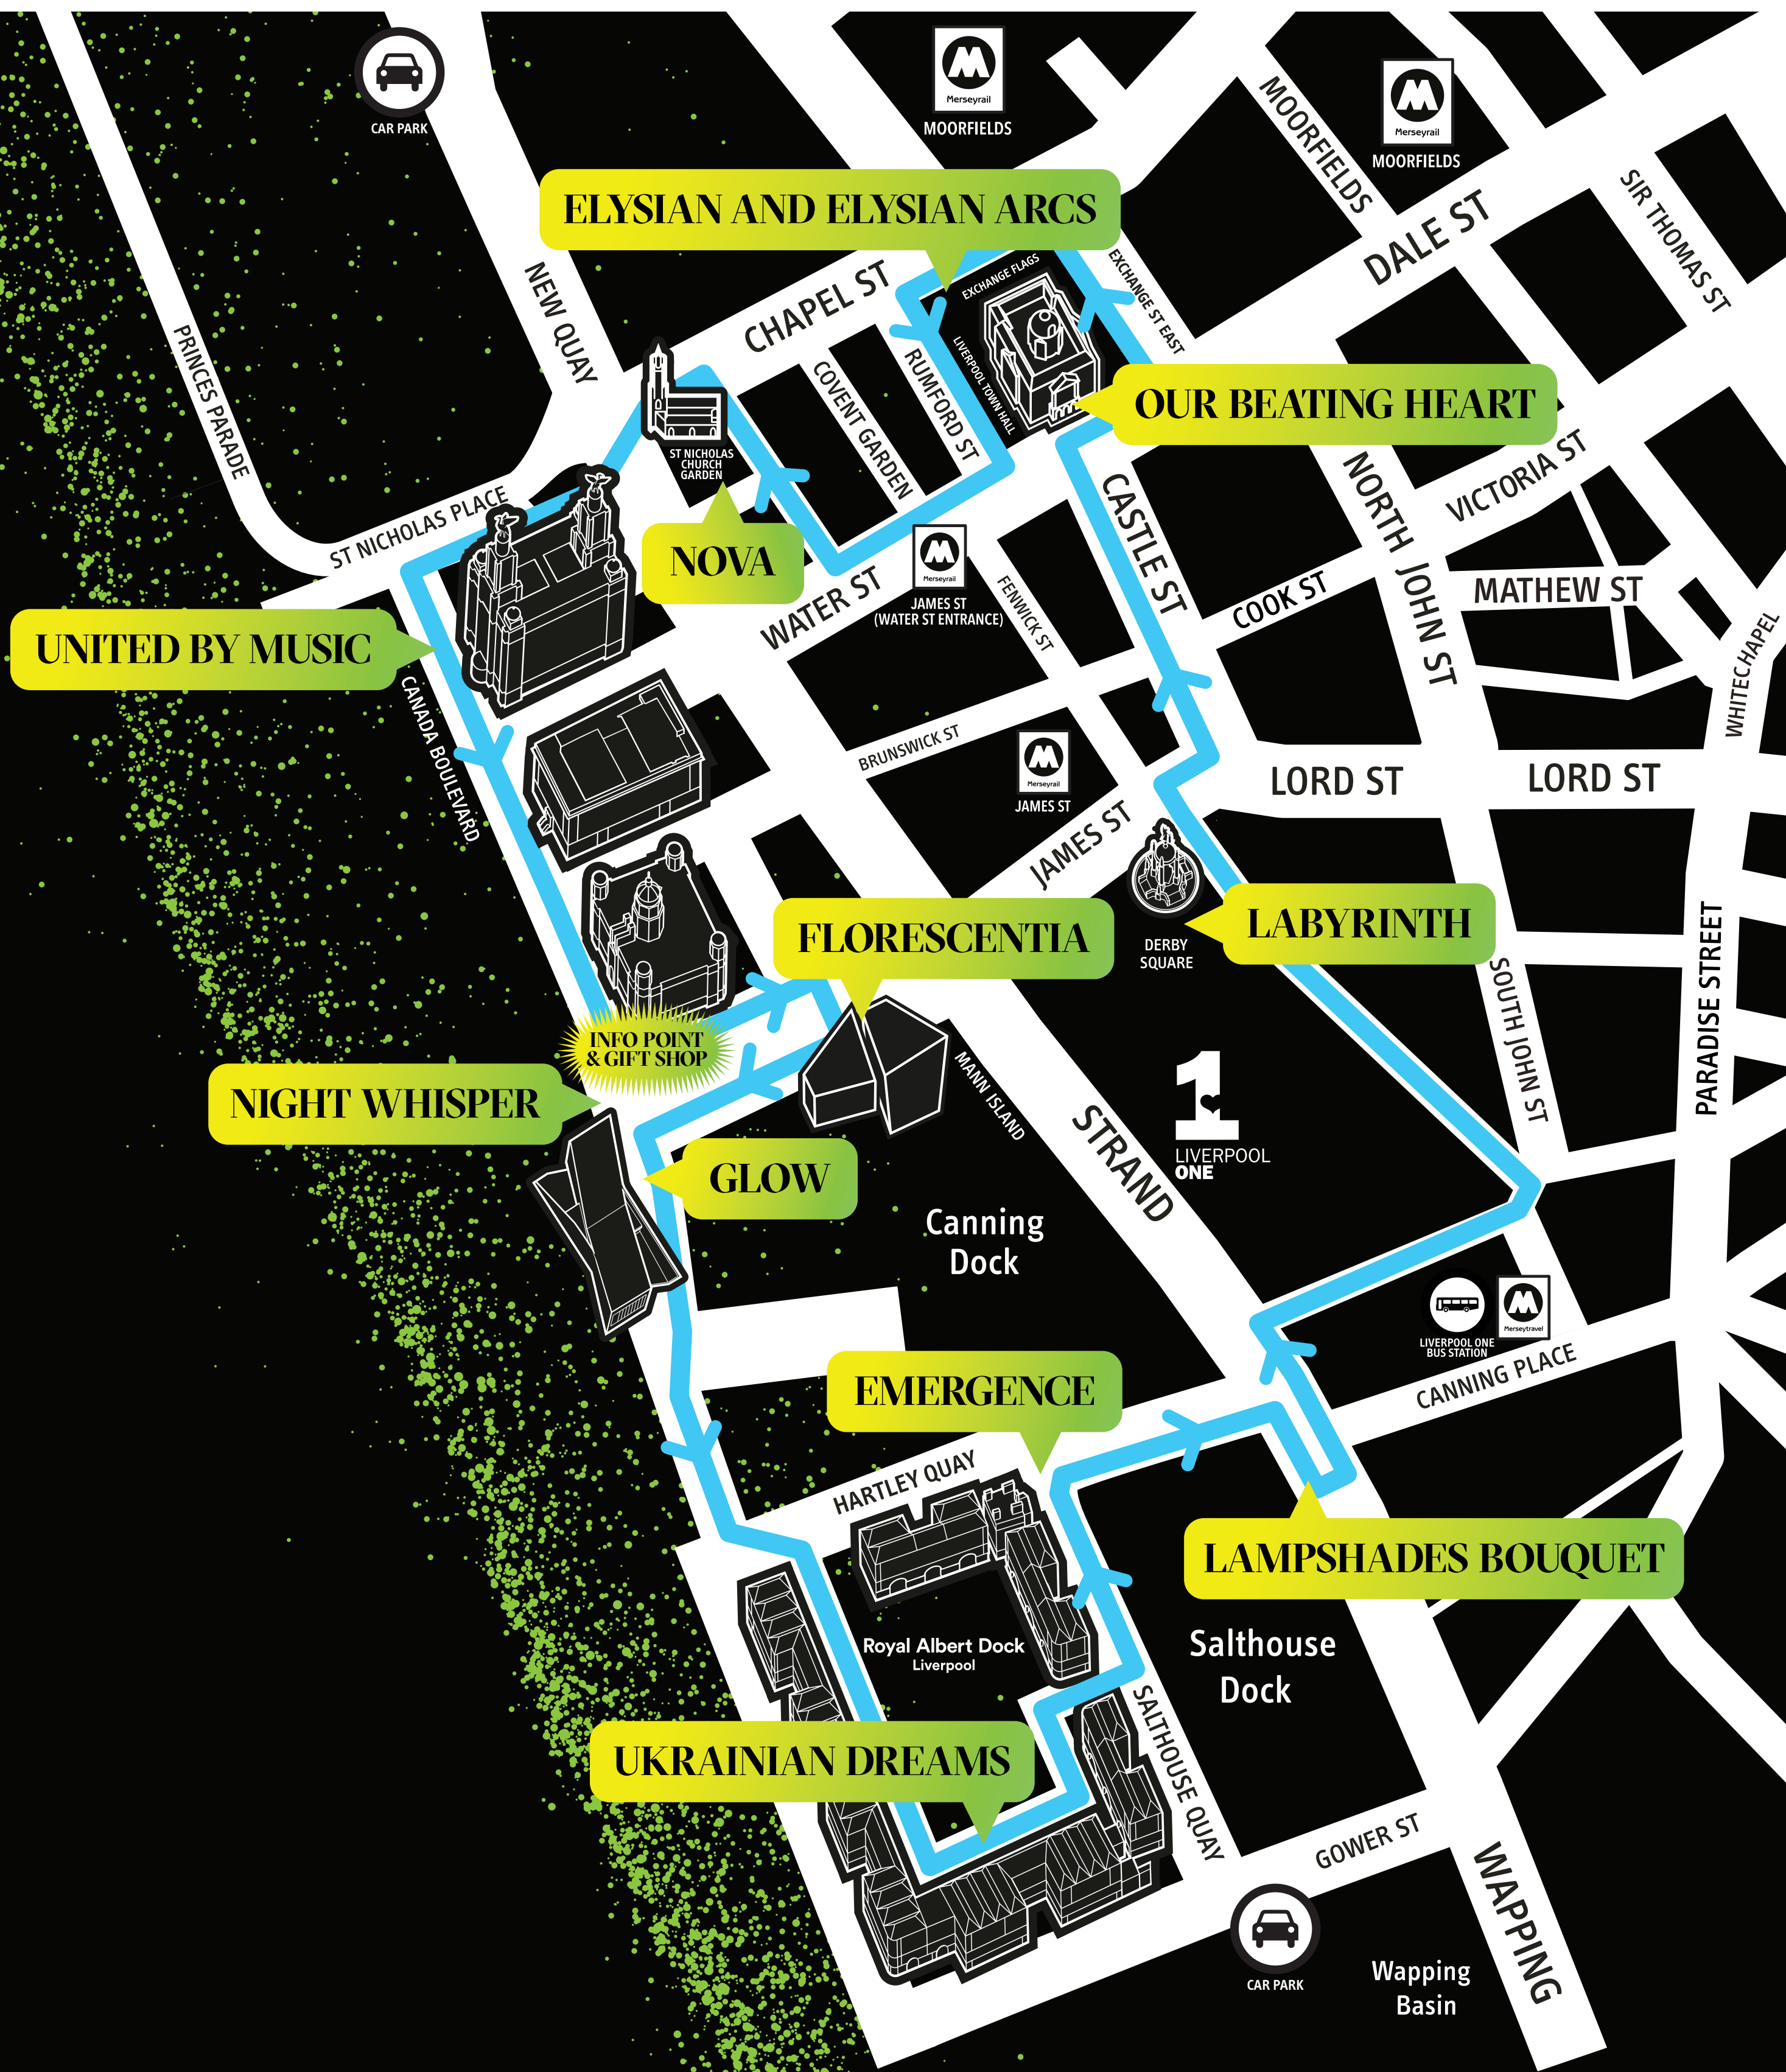

#RIVEROFLIGHT

RIVER OF LIGHT

VISITLIVERPOOL.COM / RIVEROFLIGHT

Supported by
**ARTS COUNCIL
ENGLAND**

Funded by
UK Government

POWERED BY
**LEVELLING
UP**

**METRO MAYOR
LIVERPOOL CITY REGION**